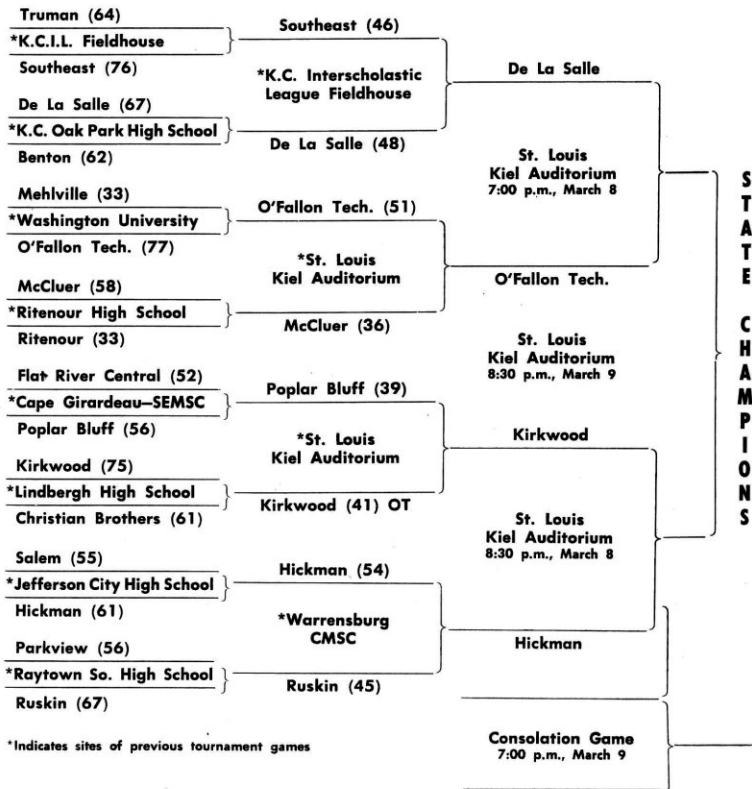

Bracket for 42nd Annual State Basketball Tournament

CLASS I

*Indicates sites of previous tournament games

Rosters of Participating Teams

Class L

DE LA SALLE — TITANS

Navy and Old Gold

Winner of North Kansas City Regional